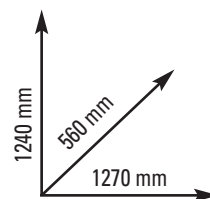

SPEED BIKE

SRX3500 EVO

cod. SRX-3500EVO

App ready 3.0

COMPATIBILE CON
COMPATIBLE WITH